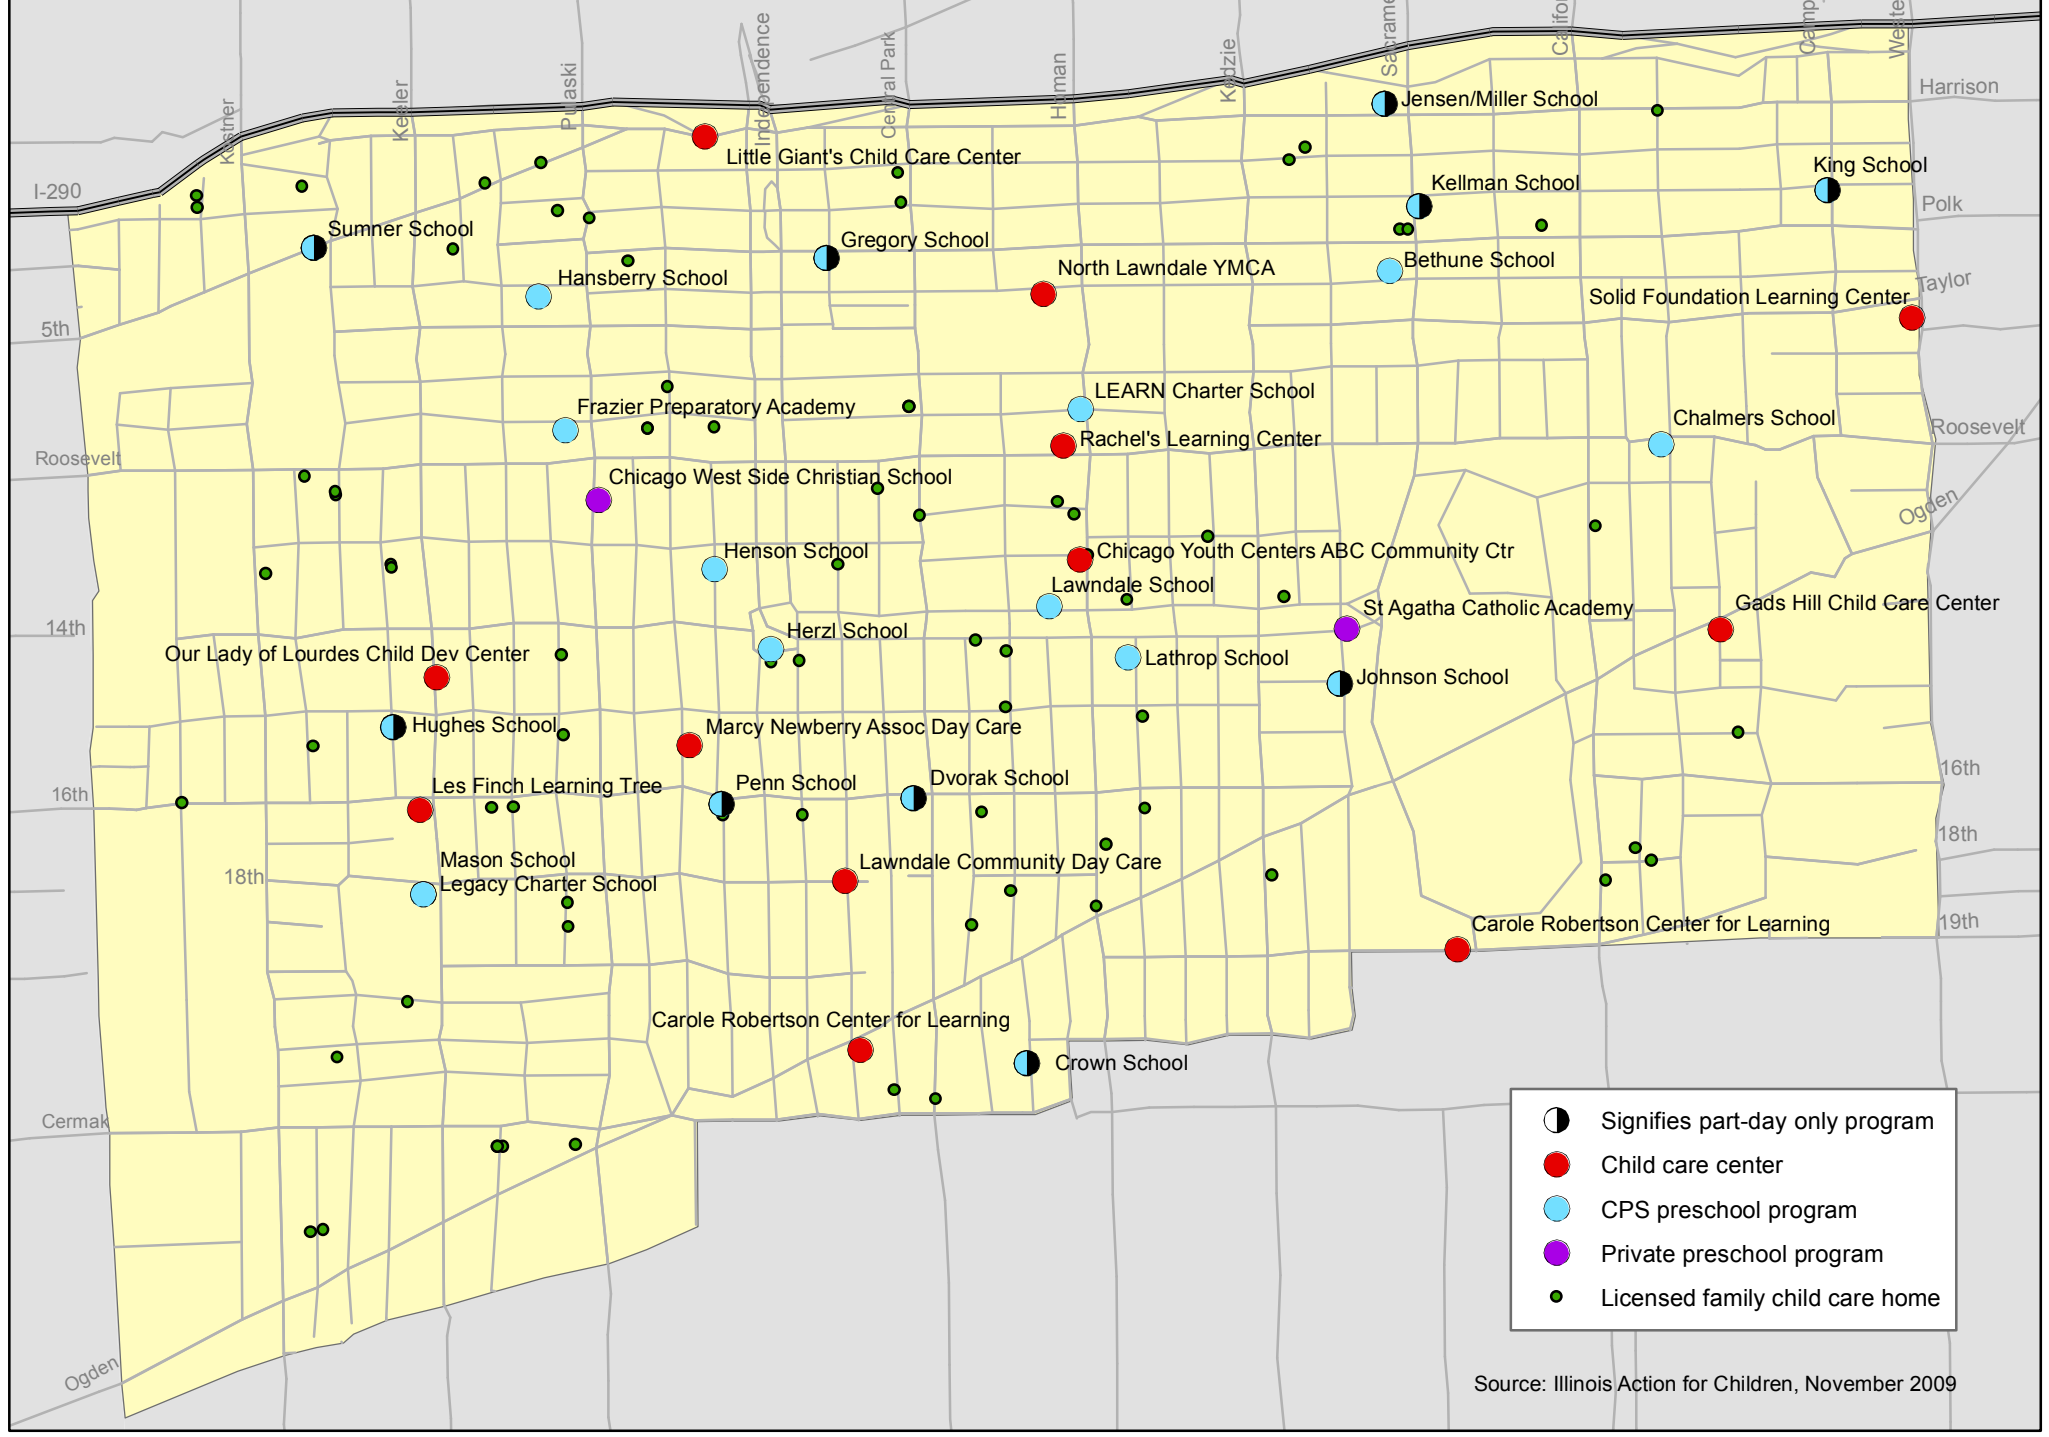

# North Lawndale Child Care and Early Education Programs

- ◐ Signifies part-day only program
- Child care center
- CPS preschool program
- Private preschool program
- Licensed family child care home

Source: Illinois Action for Children, November 2009