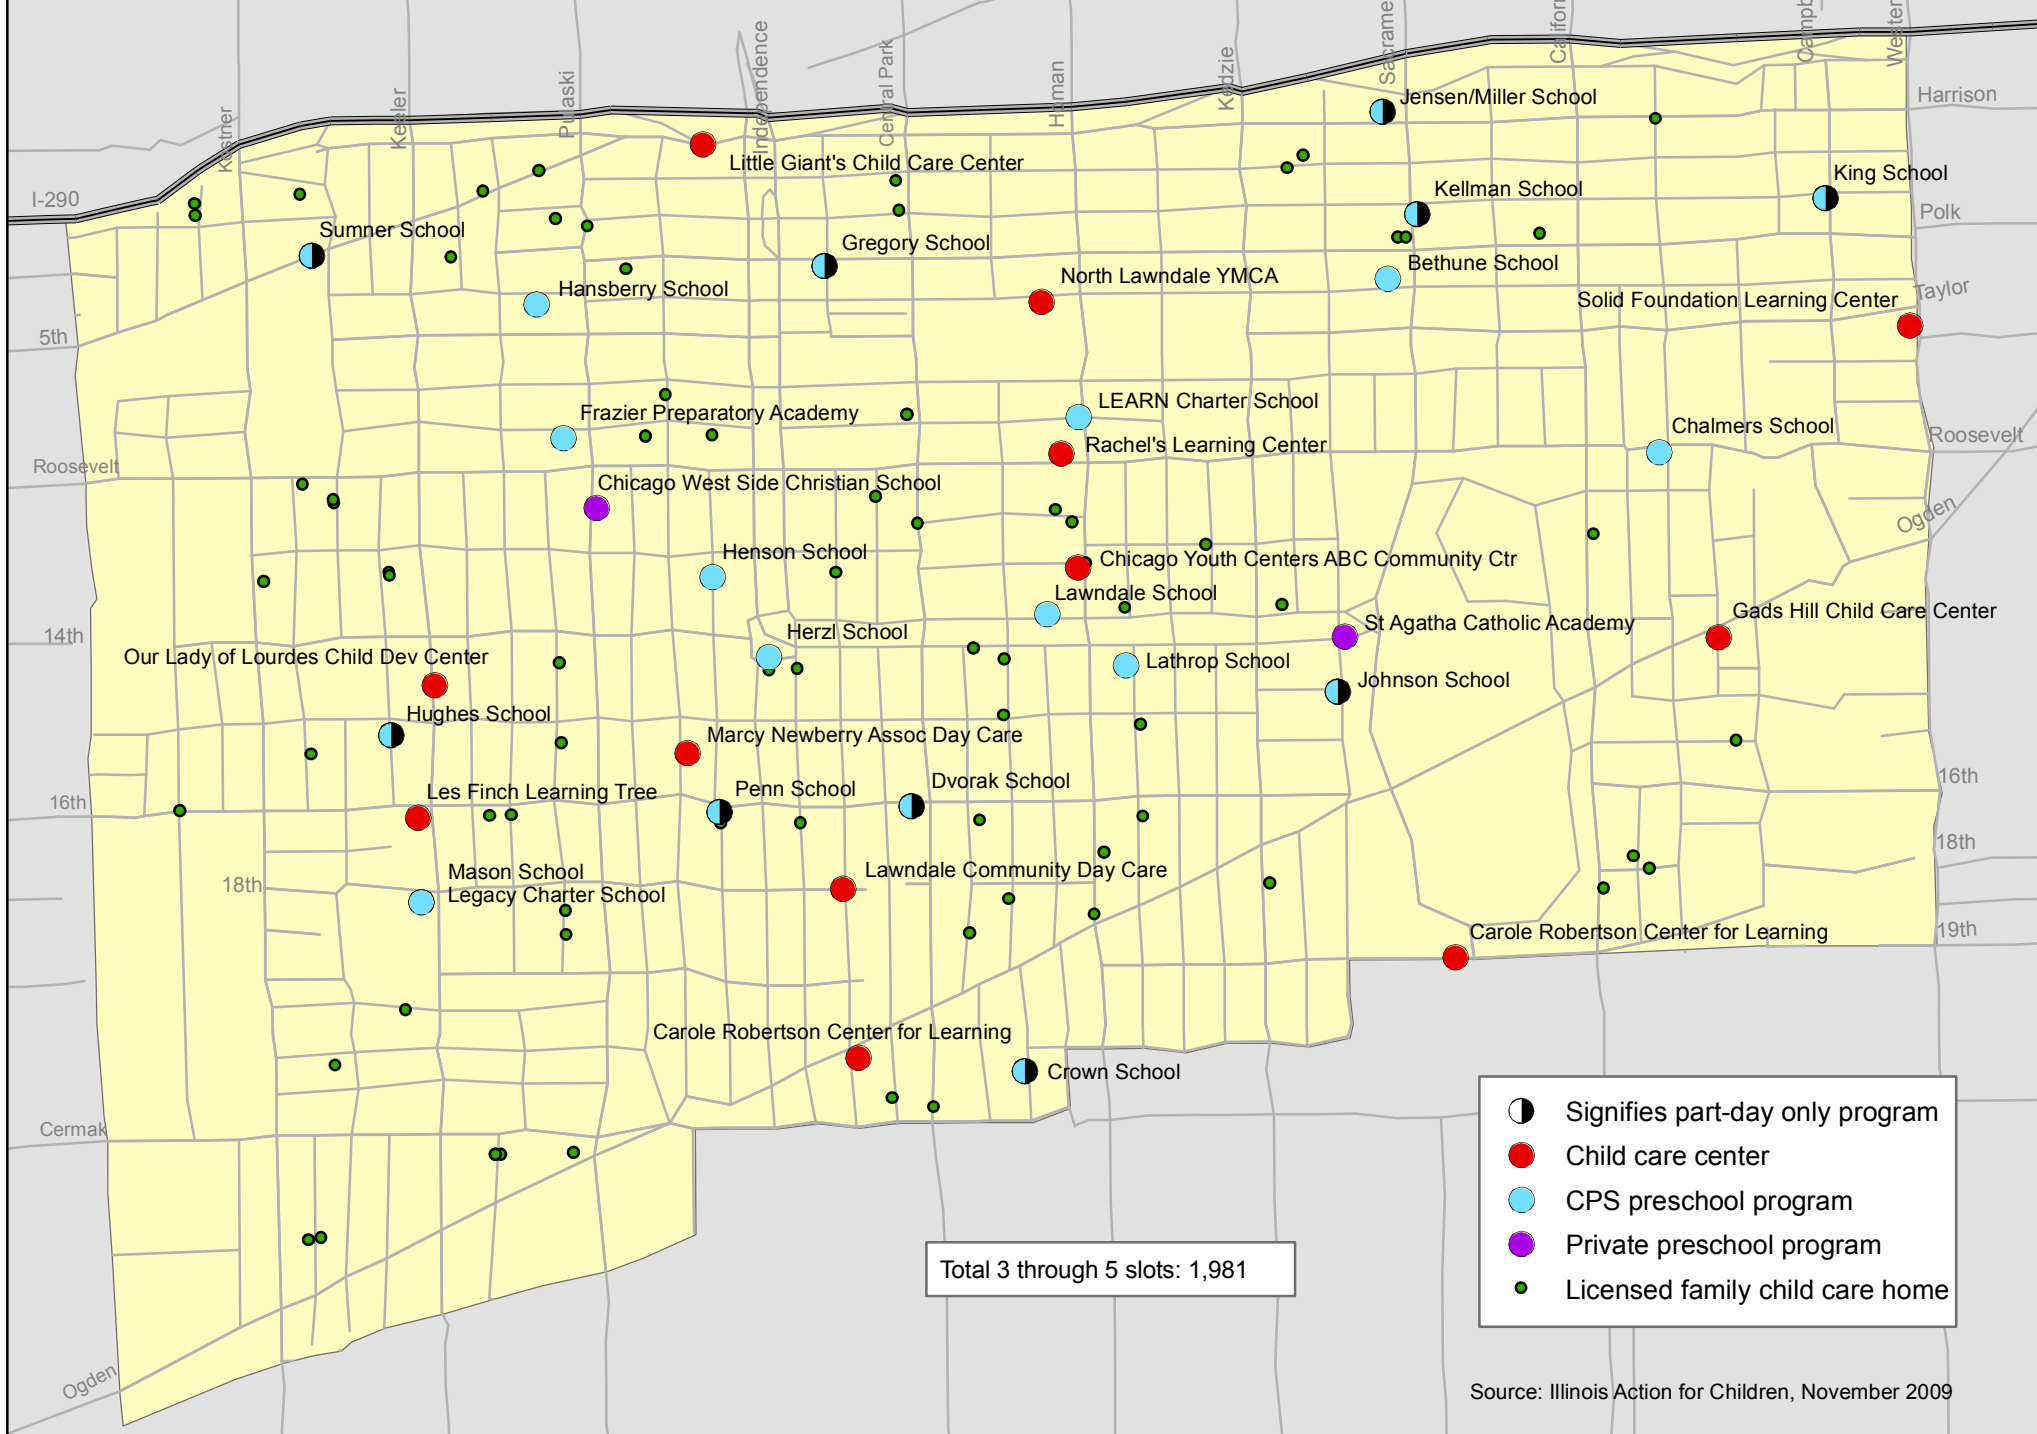

North Lawndale Programs Serving Children Ages 3 through 5

Total 3 through 5 slots: 1,981

- Signifies part-day only program
- Child care center
- CPS preschool program
- Private preschool program
- Licensed family child care home

Source: Illinois Action for Children, November 2009